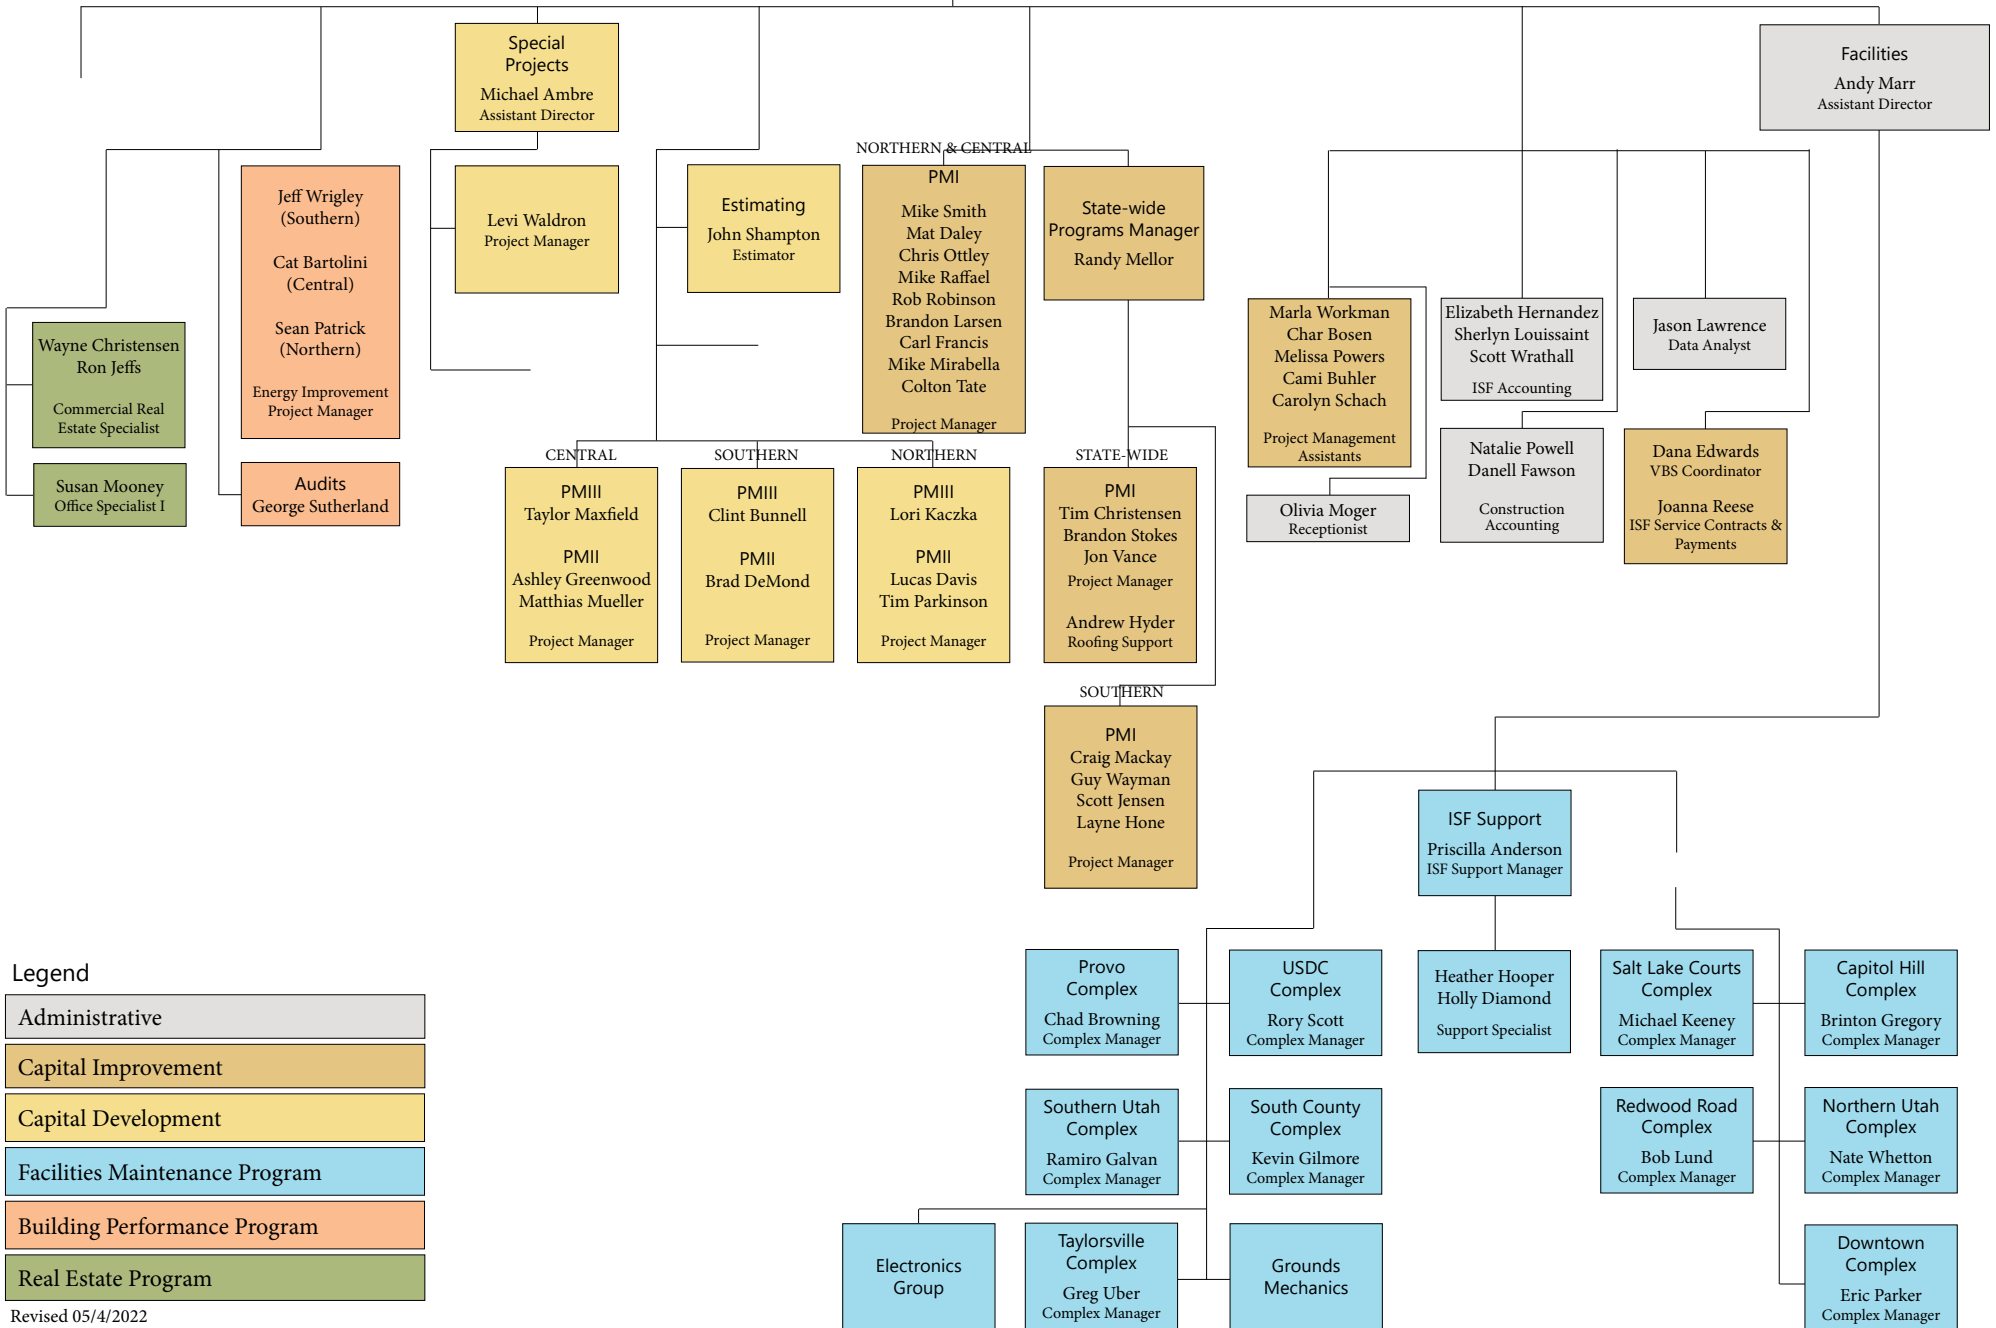

**division of  
Facilities Construction  
and Management**

Marilee Richins  
DAS Deputy Executive Director

Jim Russell  
DFCM Division Director

Cee Cee Niederhauser  
Administrative Assistant

**Legend**

- Administrative
- Capital Improvement
- Capital Development
- Facilities Maintenance Program
- Building Performance Program
- Real Estate Program