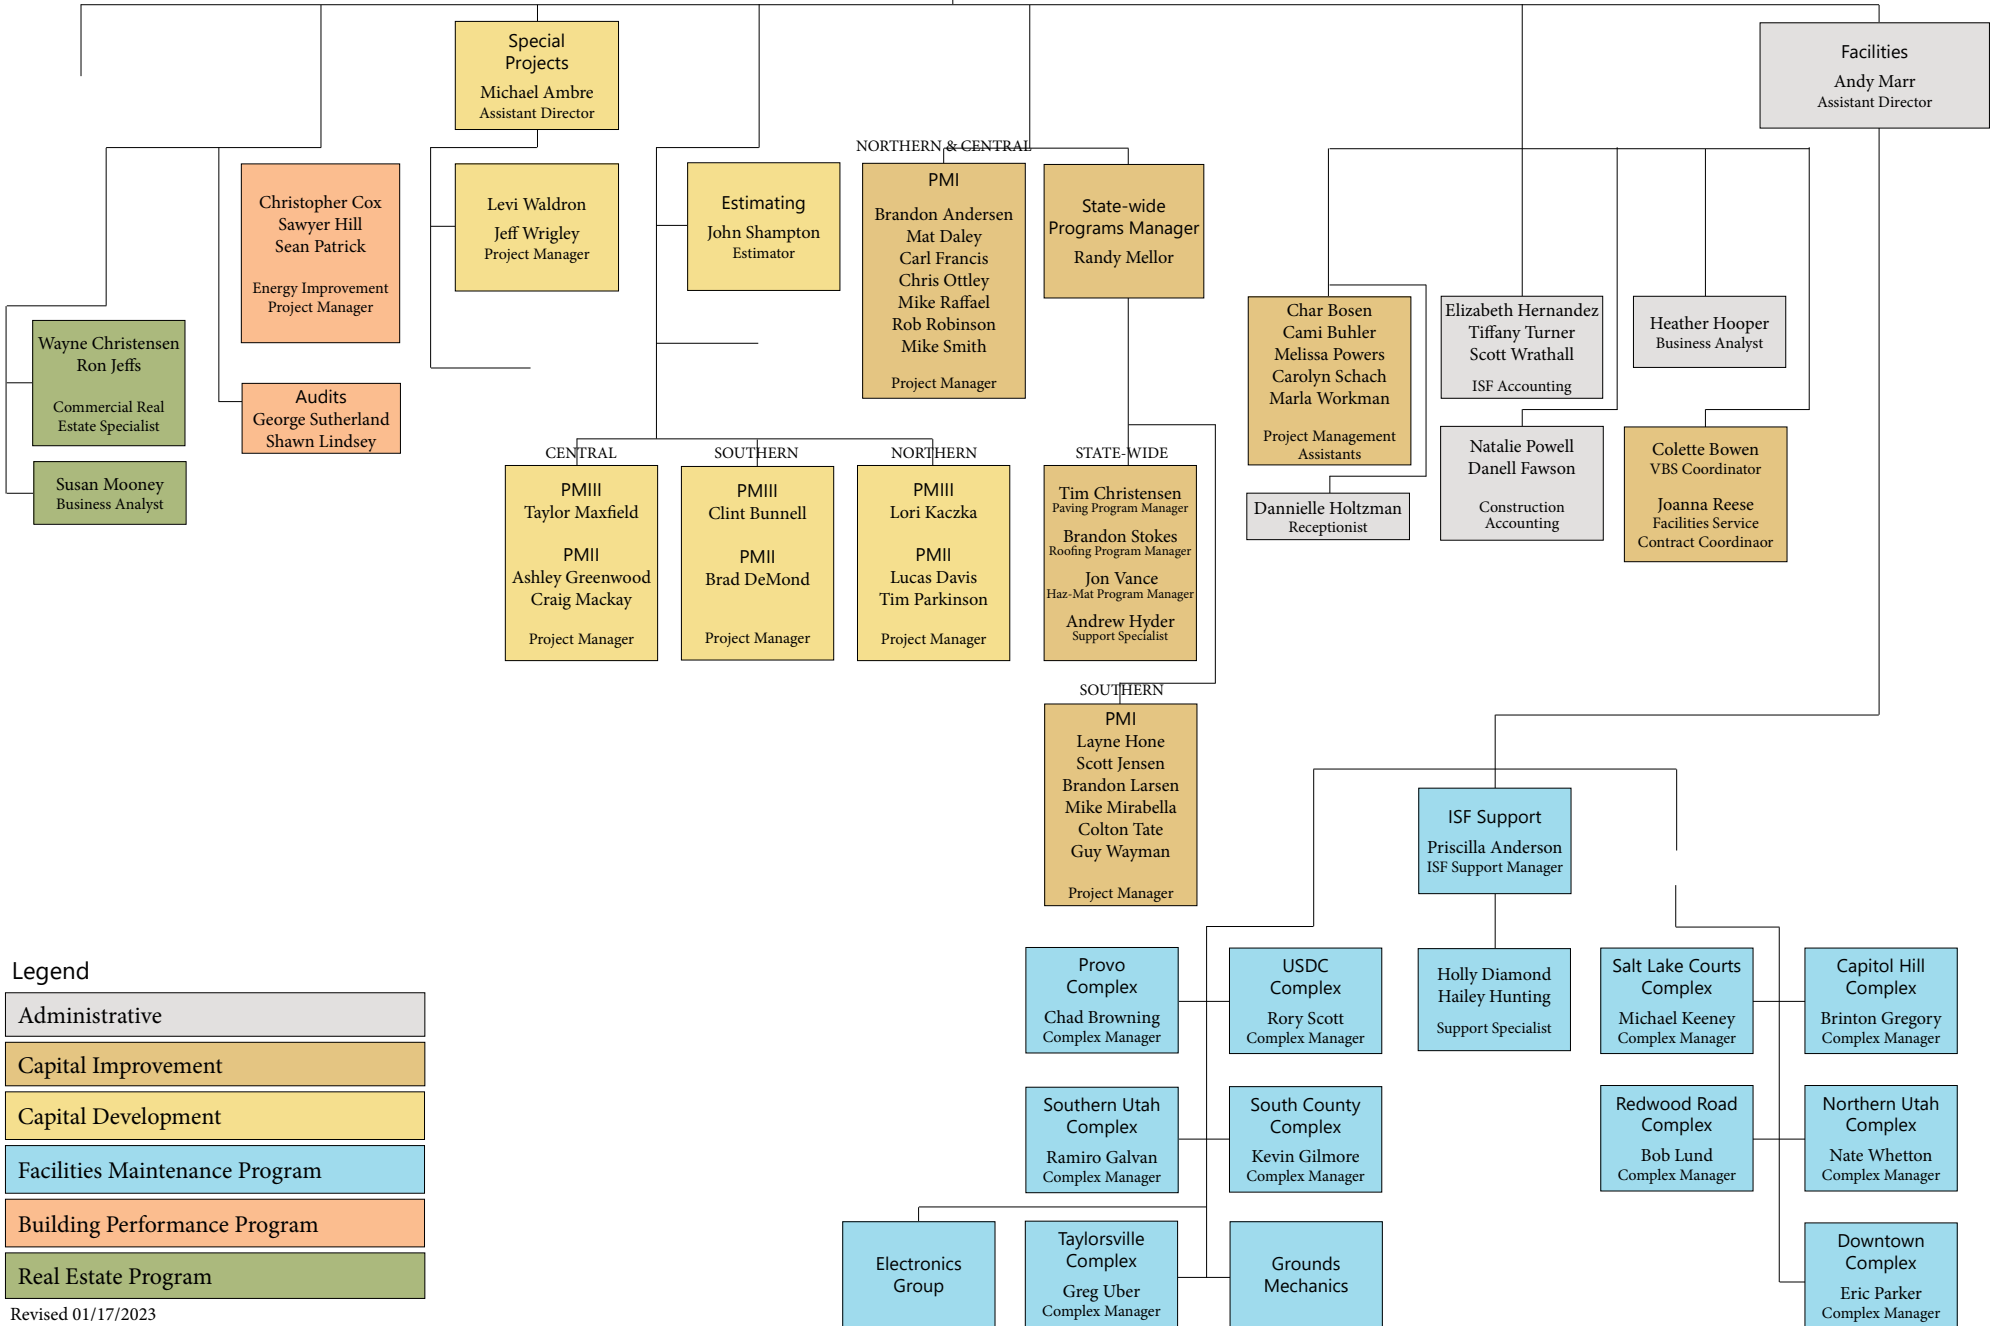

**division of
Facilities Construction
and Management**

Marilee Richins
DGO Deputy Executive
Director

Jim Russell
DFCM Division Director

Cee Cee Niederhauser
Administrative Assistant

Legend

- Administrative
- Capital Improvement
- Capital Development
- Facilities Maintenance Program
- Building Performance Program
- Real Estate Program